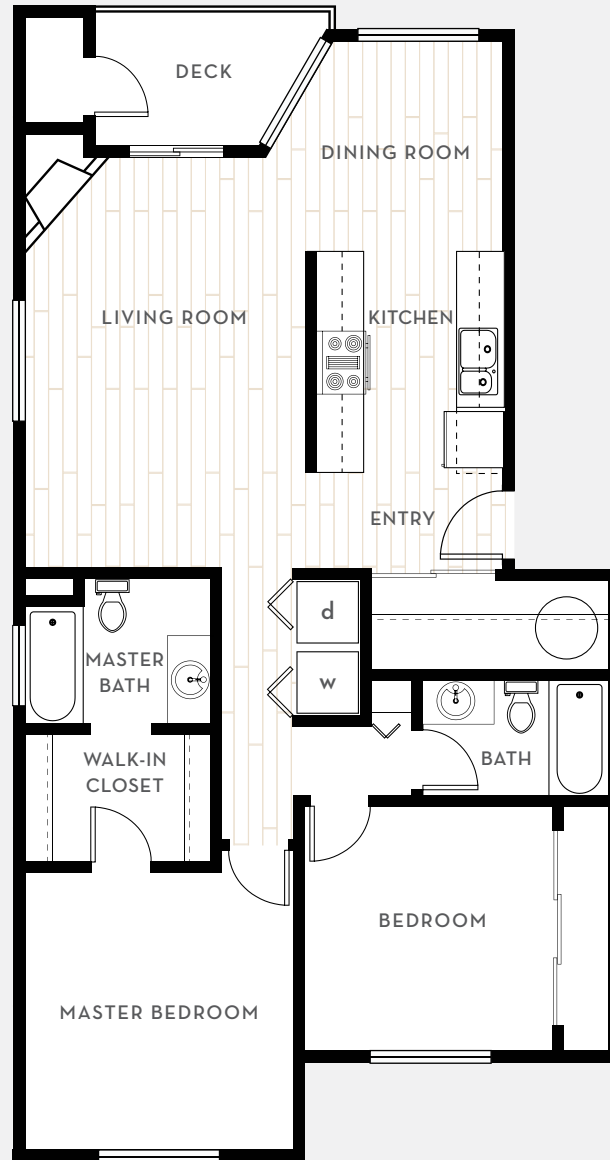

TRELLIS

APARTMENTS

Cherry

2 BEDROOM | 2 BATHROOM
987 square feet

Apartment Home: _____ Date: _____ Light Dark

Location Notes (View, Floor): _____

Reserve your home today!

*Refundable: \$ _____ Non-refundable: \$ _____